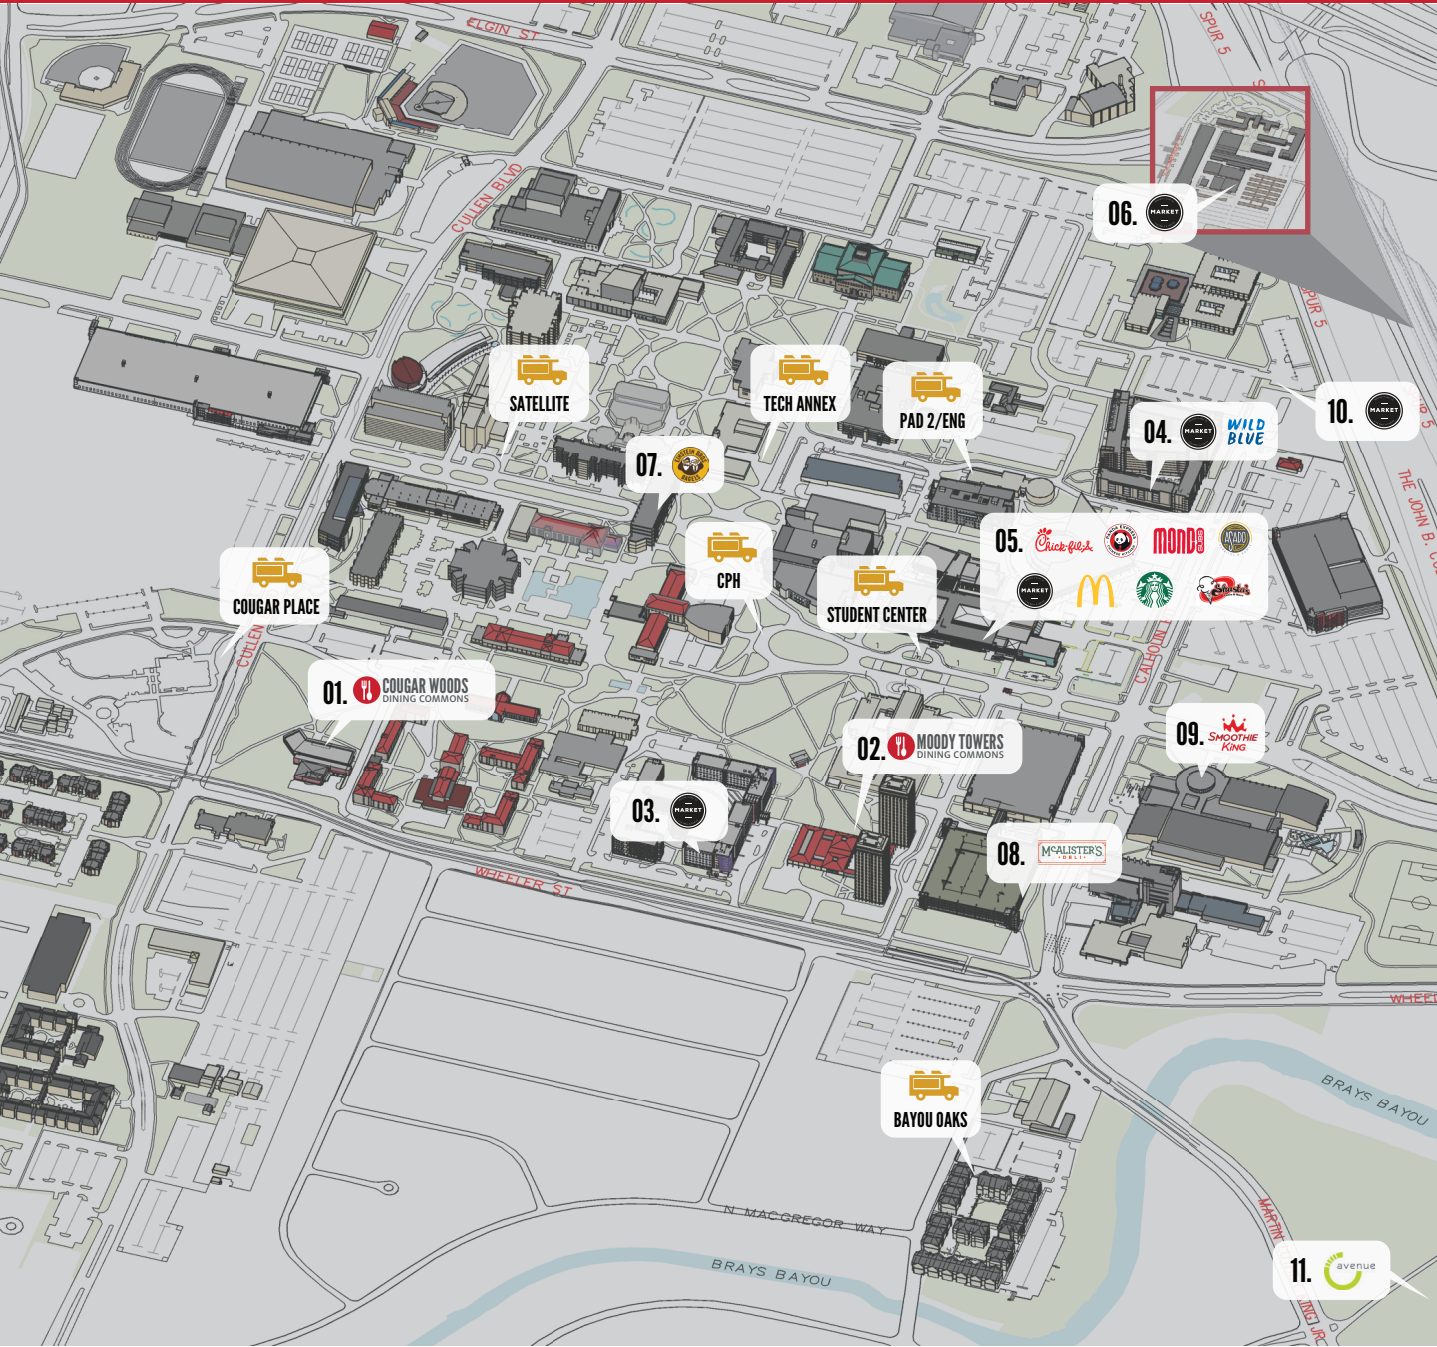

# UNIVERSITY OF HOUSTON

# CAMPUS DINING MAP FALL 2022

- 01. COUGAR WOODS**  
All-You-Care-To-Eat
- 02. MOODY TOWERS**  
All-You-Care-To-Eat
- 03. COUGAR VILLAGE**  
Market
- 04. UNIVERSITY LOFTS**  
Market   
Wild Blue
- 05. STUDENT CENTER SOUTH**  
Starbucks   
Chick-fil-A   
Panda Express   
Market   
Mondo Subs   
Asado   
McDonald's  
Shasta's
- 06. TECHNOLOGY BRIDGE**  
Market Next
- 07. MELCHER HALL**  
Einstein Bros.
- 08. WELCOME CENTER**  
McAlister's Deli
- 09. REC. & WELLNESS CENTER**  
Smoothie King
- 10. LAW CENTER**  
Market Next
- 11. COLLEGE OF MEDICINE**  
Avenue C

- Red Combo Meal Exchange
- Boost mobile ordering available
- Dining Commons
- Student Housing
- University Buildings
- Food Truck Location