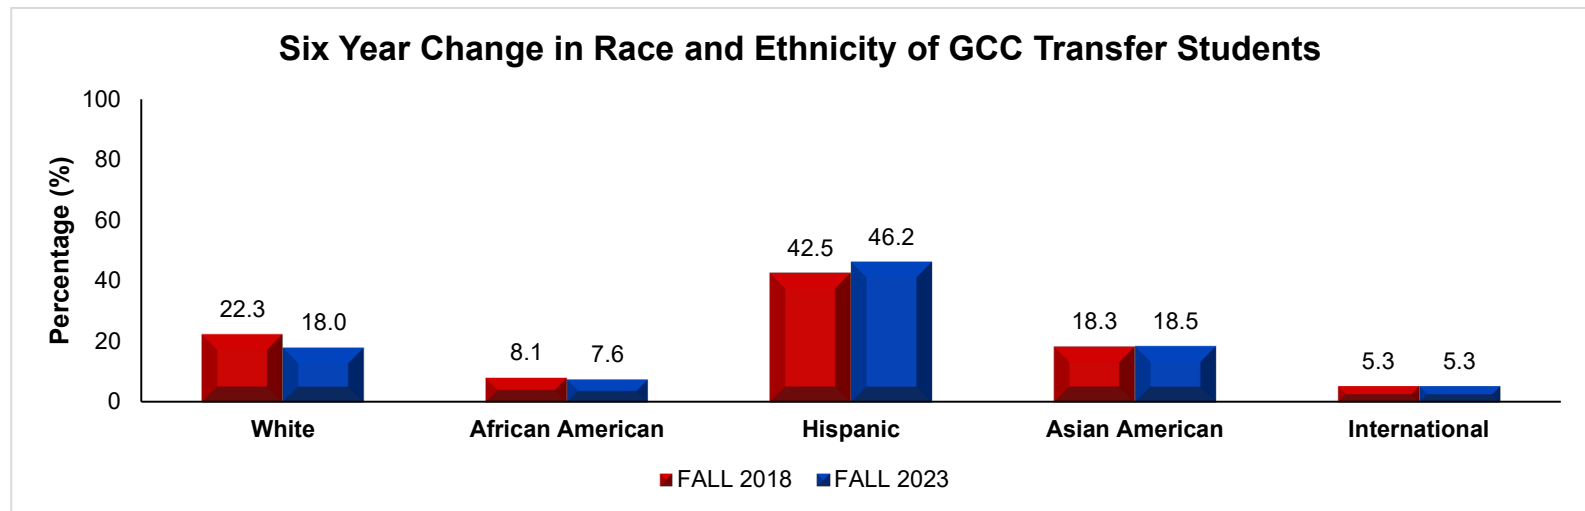

University of Houston
Gulf Coast Consortium Transfer Student Enrollment Report

First Time Transfers from Gulf Coast Consortium
Racial/Ethnic Composition, Fall 2018 - Fall 2023

Race/Ethnicity	FALL 2018		FALL 2019		FALL 2020		FALL 2021		FALL 2022		FALL 2023	
	N	%	N	%	N	%	N	%	N	%	N	%
White	781	22.3	675	22.0	633	20.7	615	20.9	479	17.4	493	18.0
African American	283	8.1	233	7.6	236	7.7	228	7.8	244	8.9	207	7.6
Hispanic	1,488	42.5	1,288	42.0	1,245	40.8	1,244	42.3	1,216	44.2	1,266	46.2
Asian American	642	18.3	514	16.8	545	17.9	548	18.7	516	18.7	506	18.5
Native American	4	0.1	2	0.1	6	0.2	4	0.1	5	0.2	8	0.3
International	187	5.3	196	6.4	212	6.9	178	6.1	172	6.3	145	5.3
Unknown	17	0.5	70	2.3	88	2.9	21	0.7	28	1.0	30	1.1
Hawaiian/Pacific Islander	3	0.1	3	0.1	1	0.0	4	0.1	2	0.1	2	0.1
Multiracial	97	2.8	85	2.8	87	2.9	96	3.3	91	3.3	83	3.0
GCC Total	3,502		3,066		3,053		2,938		2,753		2,740