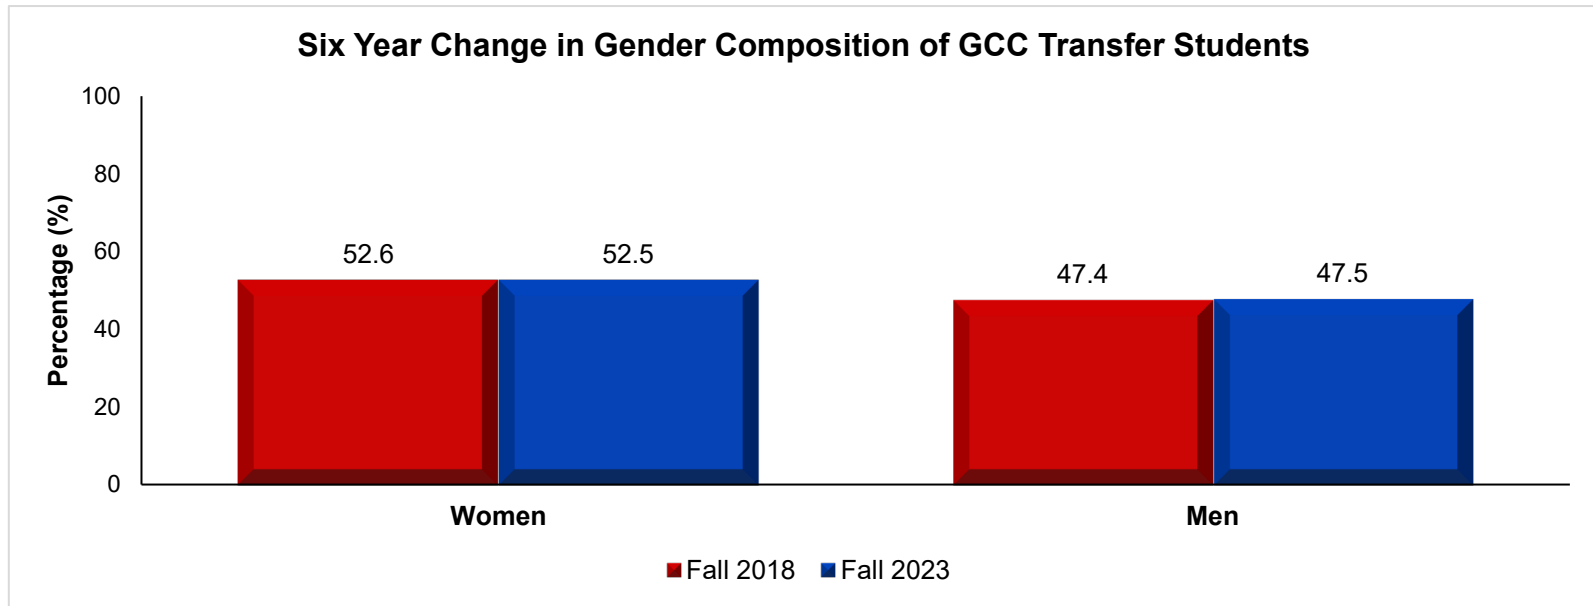

University of Houston
Gulf Coast Consortium Transfer Student Enrollment Report

First Time Transfers from Gulf Coast Consortium
Gender Composition, Fall 2018 - Fall 2023

Gender	Fall 2018		Fall 2019		Fall 2020		Fall 2021		Fall 2022		Fall 2023	
	N	%	N	%	N	%	N	%	N	%	N	%
Women	1,841	52.6	1,580	51.5	1,638	53.7	1,597	54.4	1,476	53.6	1,438	52.5
Men	1,661	47.4	1,486	48.5	1,415	46.4	1,341	45.6	1,277	46.4	1,302	47.5
Total	3,502		3,066		3,053		2,938		2,753		2,740