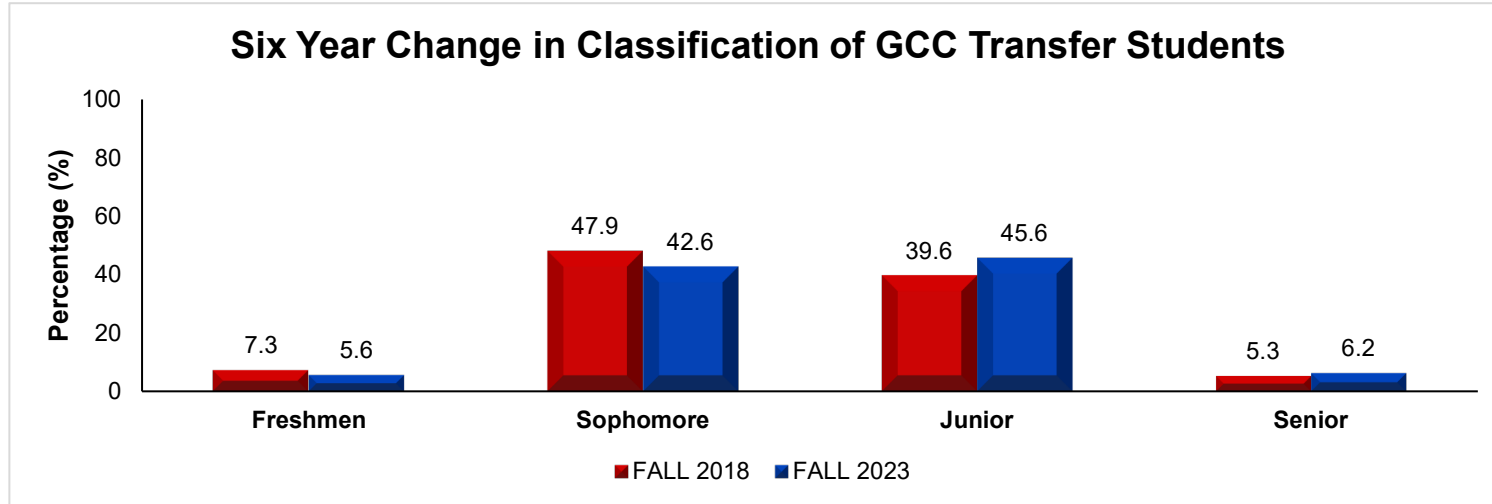

University of Houston
Gulf Coast Consortium Transfer Student Enrollment Report

First Time Transfers from Gulf Coast Consortium
Six Year Enrollment Trend, Fall 2018- Fall 2023

Classification	FALL 2018		FALL 2019		FALL 2020		FALL 2021		FALL 2022		FALL 2023	
	N	%	N	%	N	%	N	%	N	%	N	%
Freshmen	254	7.3	227	7.4	167	5.5	165	5.6	135	4.9	153	5.6
Sophomore	1,677	47.9	1,406	45.9	1,302	42.7	1,245	42.4	1,183	43.0	1,168	42.6
Junior	1,387	39.6	1,283	41.9	1,423	46.6	1,340	45.6	1,283	46.6	1,248	45.6
Senior	184	5.3	150	4.9	161	5.3	188	6.4	152	5.5	171	6.2
Total	3,502		3,066		3,053		2,938		2,753		2,740