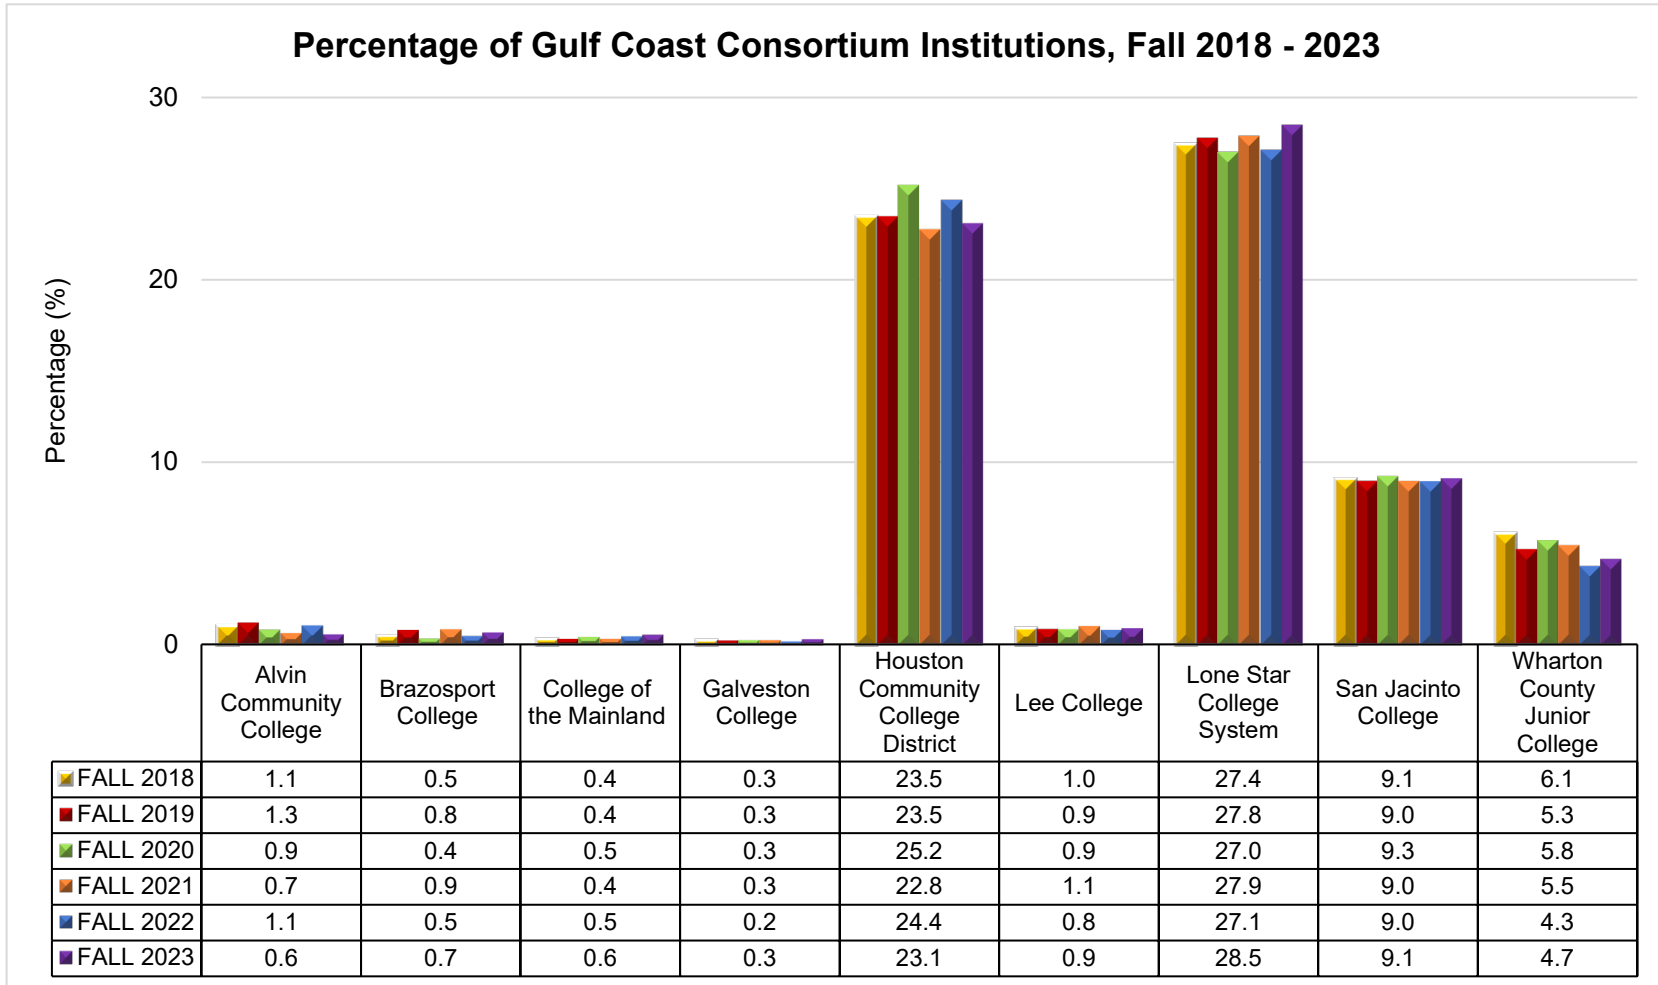

University of Houston
Gulf Coast Consortium Transfer Student Enrollment Report

First Time Transfers from Gulf Coast Consortium Institutions
Six Year Enrollment Trend, Fall 2018- Fall 2023

Institution	FALL 2018		FALL 2019		FALL 2020		FALL 2021		FALL 2022		FALL 2023	
	N	%	N	%	N	%	N	%	N	%	N	%
Alvin Community College	54	1.1	56	1.3	38	0.9	29	0.7	44	1.1	24	0.6
Brazosport College	27	0.5	37	0.8	16	0.4	38	0.9	21	0.5	28	0.7
College of the Mainland	18	0.4	16	0.4	20	0.5	15	0.4	20	0.5	23	0.6
Galveston College	14	0.3	12	0.3	12	0.3	12	0.3	9	0.2	13	0.3
Houston Community College District	1,185	23.5	1,041	23.5	1,097	25.2	978	22.8	987	24.4	923	23.1
Lee College	48	1.0	40	0.9	39	0.9	45	1.1	34	0.8	37	0.9
Lone Star College System	1,385	27.4	1,231	27.8	1,176	27.0	1,198	27.9	1098	27.1	1138	28.5
San Jacinto College	461	9.1	399	9.0	404	9.3	387	9.0	364	9.0	365	9.1
Wharton County Junior College	310	6.1	234	5.3	251	5.8	236	5.5	176	4.3	189	4.7
Total GCC Institutions	3,502		3,066		3,053		2,938		2753		2740	
Total Other Transfer Institutions	1,552		1,363		1,305		1,360		1300		1257	
Total New Transfer Students	5,054		4,429		4,358		4,298		4053		3997	
Percent of First New Transfer Students from a GCC Institution	69.3		69.2		70.1		68.4		67.9		68.6	

**University of Houston
Gulf Coast Consortium Transfer Student Enrollment Report**