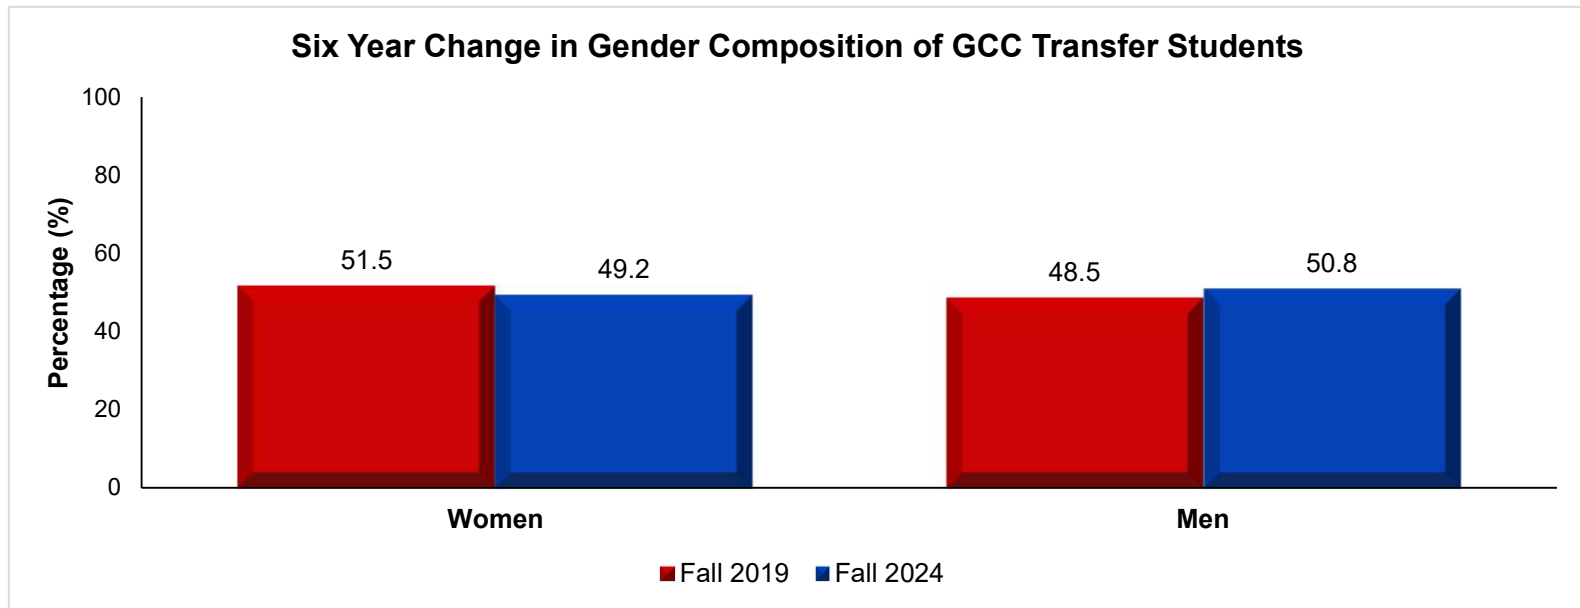

University of Houston
Gulf Coast Consortium Transfer Student Enrollment Report

First Time Transfers from Gulf Coast Consortium
Gender Composition, Fall 2019 - Fall 2024

Gender	Fall 2019		Fall 2020		Fall 2021		Fall 2022		Fall 2023		Fall 2024	
	N	%	N	%	N	%	N	%	N	%	N	%
Women	1,580	51.5	1,638	53.7	1,597	54.4	1,476	53.6	1,438	52.5	1,413	49.2
Men	1,486	48.5	1,415	46.4	1,341	45.6	1,277	46.4	1,302	47.5	1,459	50.8
Total	3,066		3,053		2,938		2,753		2,740		2,872