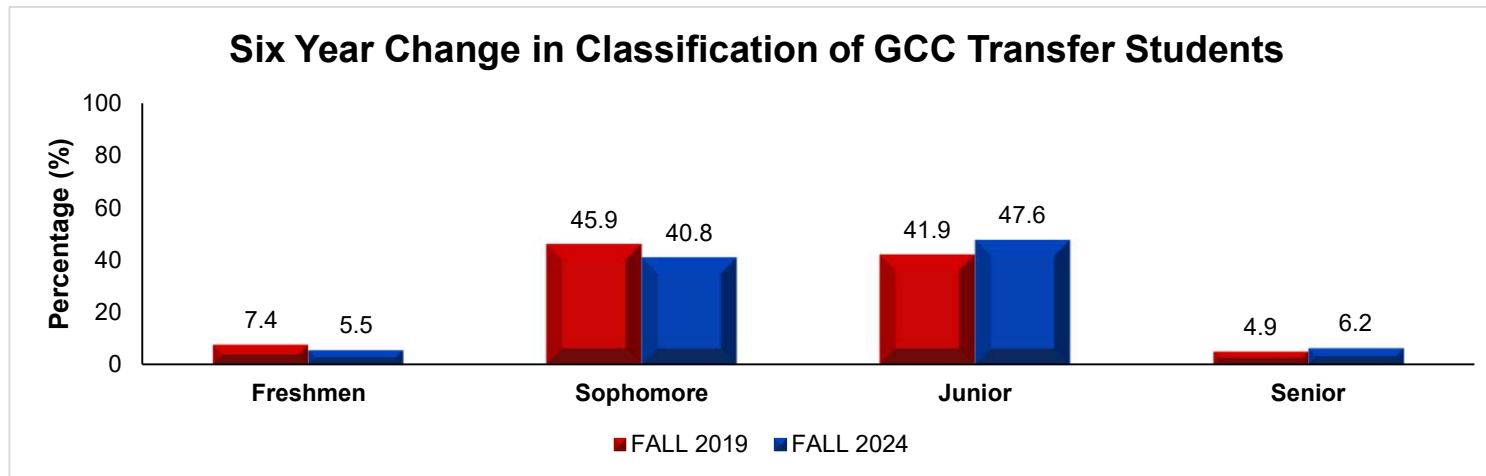

University of Houston
Gulf Coast Consortium Transfer Student Enrollment Report

First Time Transfers from Gulf Coast Consortium
Six Year Enrollment Trend, Fall 2019- Fall 2024

Classification	FALL 2019		FALL 2020		FALL 2021		FALL 2022		FALL 2023		FALL 2024	
	N	%	N	%	N	%	N	%	N	%	N	%
Freshmen	227	7.4	167	5.5	165	5.6	135	4.9	153	5.6	157	5.5
Sophomore	1,406	45.9	1,302	42.7	1,245	42.4	1,183	43.0	1,168	42.6	1,171	40.8
Junior	1,283	41.9	1,423	46.6	1,340	45.6	1,283	46.6	1,248	45.6	1,366	47.6
Senior	150	4.9	161	5.3	188	6.4	152	5.5	171	6.2	178	6.2
Total	3,066		3,053		2,938		2,753		2,740		2,872