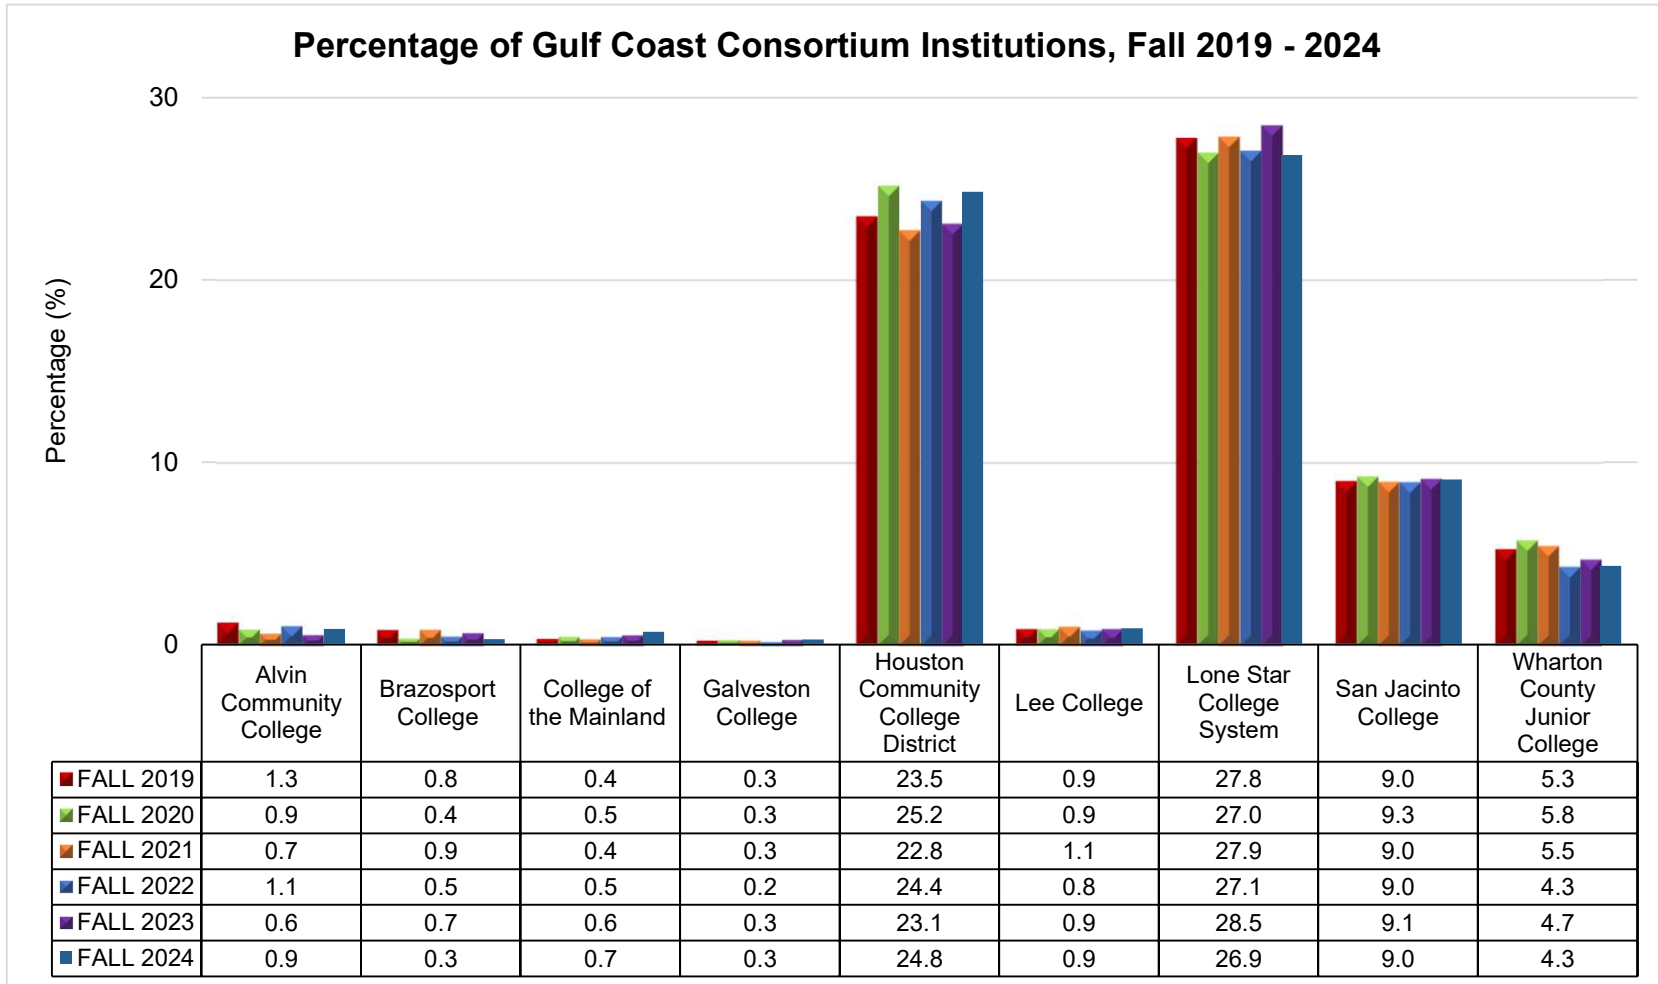

University of Houston
Gulf Coast Consortium Transfer Student Enrollment Report

First Time Transfers from Gulf Coast Consortium Institutions
Six Year Enrollment Trend, Fall 2019- Fall 2024

Institution	FALL 2019		FALL 2020		FALL 2021		FALL 2022		FALL 2023		FALL 2024	
	N	%	N	%	N	%	N	%	N	%	N	%
Alvin Community College	56	1.3	38	0.9	29	0.7	44	1.1	24	0.6	36	0.9
Brazosport College	37	0.8	16	0.4	38	0.9	21	0.5	28	0.7	12	0.3
College of the Mainland	16	0.4	20	0.5	15	0.4	20	0.5	23	0.6	29	0.7
Galveston College	12	0.3	12	0.3	12	0.3	9	0.2	13	0.3	11	0.3
Houston Community College District	1,041	23.5	1,097	25.2	978	22.8	987	24.4	923	23.1	1049	24.8
Lee College	40	0.9	39	0.9	45	1.1	34	0.8	37	0.9	37	0.9
Lone Star College System	1,231	27.8	1,176	27.0	1,198	27.9	1098	27.1	1138	28.5	1134	26.9
San Jacinto College	399	9.0	404	9.3	387	9.0	364	9.0	365	9.1	382	9.0
Wharton County Junior College	234	5.3	251	5.8	236	5.5	176	4.3	189	4.7	182	4.3
Total GCC Institutions	3,066		3,053		2,938		2753		2740		2872	
Total Other Transfer Institutions	1,363		1,305		1,360		1300		1257		1352	
Total New Transfer Students	4,429		4,358		4,298		4053		3997		4224	
Percent of First New Transfer Students from a GCC Institution	69.2		70.1		68.4		67.9		68.6		68.0	

University of Houston Gulf Coast Consortium Transfer Student Enrollment Report