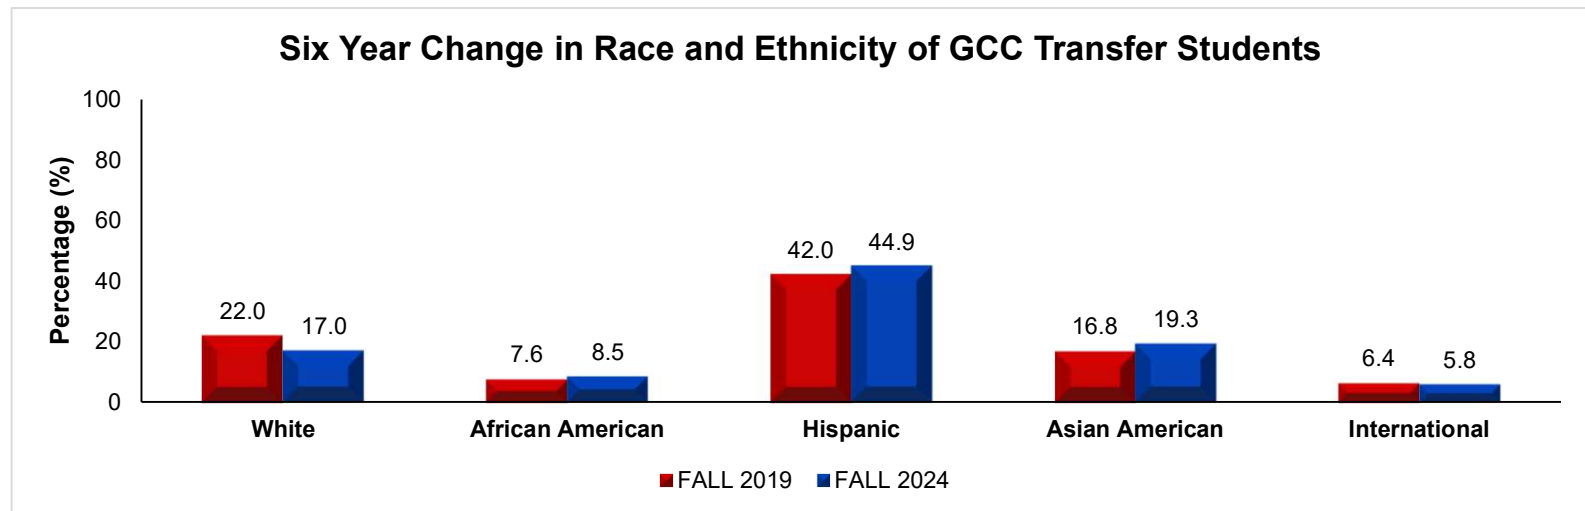

University of Houston
Gulf Coast Consortium Transfer Student Enrollment Report

First Time Transfers from Gulf Coast Consortium
Racial/Ethnic Composition, Fall 2019 - Fall 2024

Race/Ethnicity	FALL 2019		FALL 2020		FALL 2021		FALL 2022		FALL 2023		FALL 2024	
	N	%	N	%	N	%	N	%	N	%	N	%
White	675	22.0	633	20.7	615	20.9	479	17.4	493	18.0	488	17.0
African American	233	7.6	236	7.7	228	7.8	244	8.9	207	7.6	243	8.5
Hispanic	1,288	42.0	1,245	40.8	1,244	42.3	1,216	44.2	1,266	46.2	1,288	44.9
Asian American	514	16.8	545	17.9	548	18.7	516	18.7	506	18.5	553	19.3
Native American	2	0.1	6	0.2	4	0.1	5	0.2	8	0.3	3	0.1
International	196	6.4	212	6.9	178	6.1	172	6.3	145	5.3	167	5.8
Unknown	70	2.3	88	2.9	21	0.7	28	1.0	30	1.1	31	1.1
Hawaiian/Pacific Islander	3	0.1	1	0.0	4	0.1	2	0.1	2	0.1	1	0.0
Multiracial	85	2.8	87	2.9	96	3.3	91	3.3	83	3.0	98	3.4
GCC Total	3,066		3,053		2,938		2,753		2,740		2,872